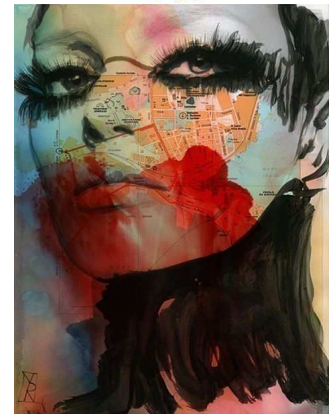

Mosaic Easter Bunnies

with Maureen

Suitable Age 6 +

1pm – 4pm Monday 9th April

Always a favourite at this time of year, colourful mosaic Easter Bunnies come along and create yours with acrylic paints and pens

Venetian Masks

with Philippa

Suitable Age 7 +

9am – 12pm Tuesday 10th April

Create your own beautiful mask using paint, feathers, lace and your imagination.

Collage Your Own Face (or someone else)

with Kathy

Suitable Age 7 +

1pm – 4pm Tuesday 10th April

Send a coloured print of your face or another face you want to collage and paint before the workshop. You will create a stunning kaleidoscopic personal image
Send a close up photo of your face (or someone else you like) to:

iLilly-lee@bigpond.com

Each workshop $65 includes all materials and refreshments.

Suitable for kids aged 6 years and older unless specified otherwise, adults welcome too.

Fully non-refundable payment required when booking

Shop 6, 465 Oxley Rd, Sherwood QLD. Call us to book in: (07) 3379 7828,
or book online via info@lilly-lee.com.au or www.lilly-lee.com.au